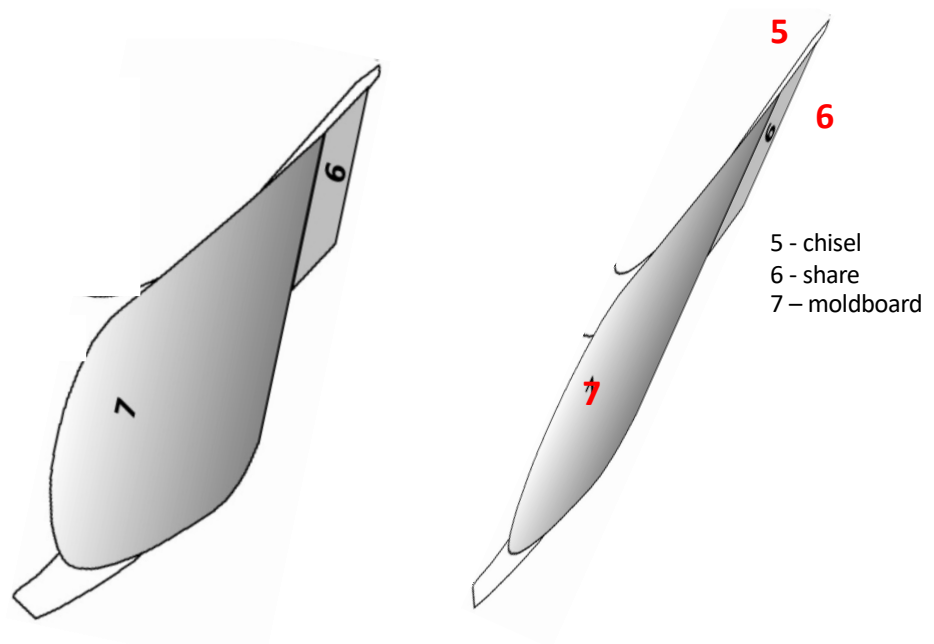

https://it.wikipedia.org/wiki/File:Aratro_g1.jpg

Parts of a plough:

- 1) Beam
- 2) three-point hitch (hake);
- 3) height regulator;
- 4) coulter
- 5) chisel
- 6) share
- 7) moldboard

- 5 - chisel
- 6 - share
- 7 - moldboard